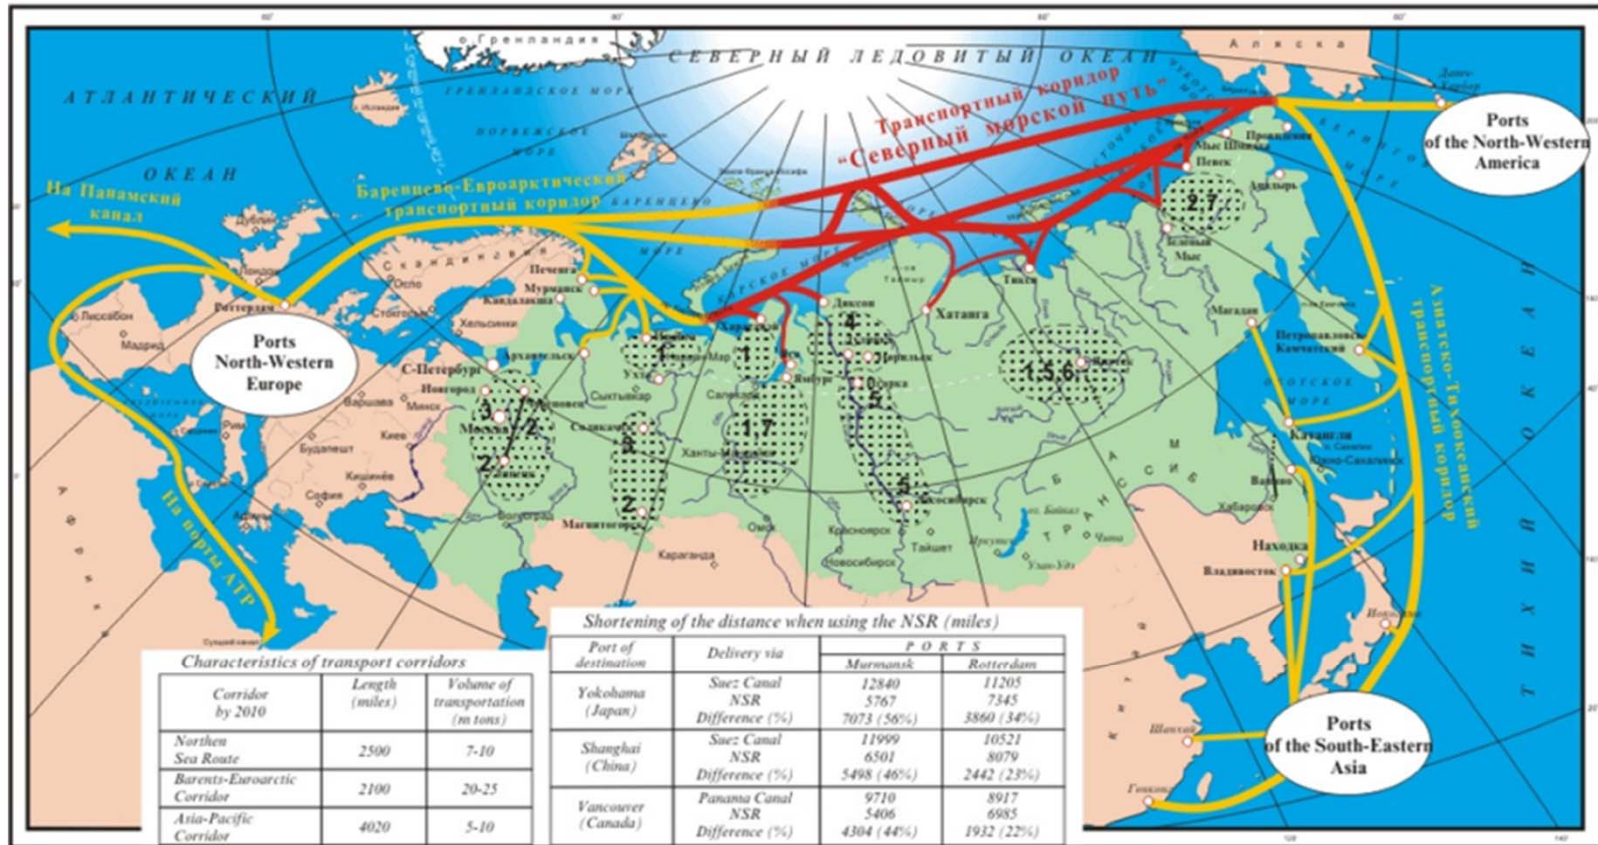

NORTHERN DIMENSION FUTURE FORUM ON TRANSPORT:

**Emerging trade routes between Europe and Asia
– Impacts of China's Belt and Road Initiative on Northern Europe**

Oddgeir Danielsen

www.ndptl.org

The Russian Transport Network

The Northern Sea Route

RUSSIAN TRANSPORT CORRIDOR "NORTHERN SEA ROUTE" within the system of international transport corridors West-East-West

Symbols:

- Sea transport corridor
- Railways.
- Railways to be constructed.

Export: 1 - hydrocarbons, 2 - metals, 3 - mineral fertilizers, 4 - products of the Norilsk Mining and Metallurgical Integrated Works, 5 - timber, 6 - coal.
Import: 7 - products (goods).

- River shipping lines.
- Area of the formation of cargo
- Sources for the Northern Sea Route.